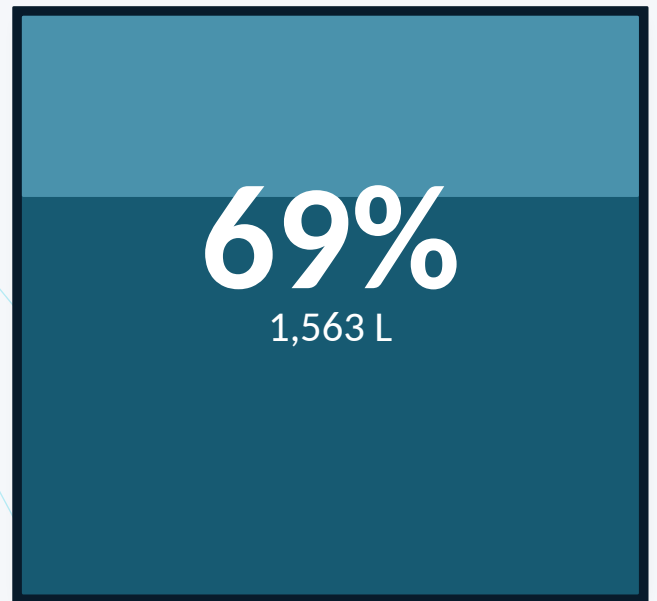

PEACE OF MIND FOR YOUR WATER

Never
wonder
how
much
water is
left.

Smart tank monitoring for your
Home Assistant setup.

SI-Water watches your tank so you don't have to. Know exactly how full it is, catch leaks early, and protect your pump — all through your Home Assistant dashboard, from anywhere.

For homeowners, farms & holiday homes

si-sa.co.za

Live on your Home Assistant dashboard

Level · Flow · Daily / monthly use · Alerts

STOP GUESSING. START KNOWING.

Your water, sorted.

Running out of water is stressful. A slow leak is expensive. A burnt-out pump is a weekend ruined. SI-Water quietly keeps an eye on all three and reports back to your Home Assistant dashboard — so you can get on with your life and only hear from it when something actually needs your attention.